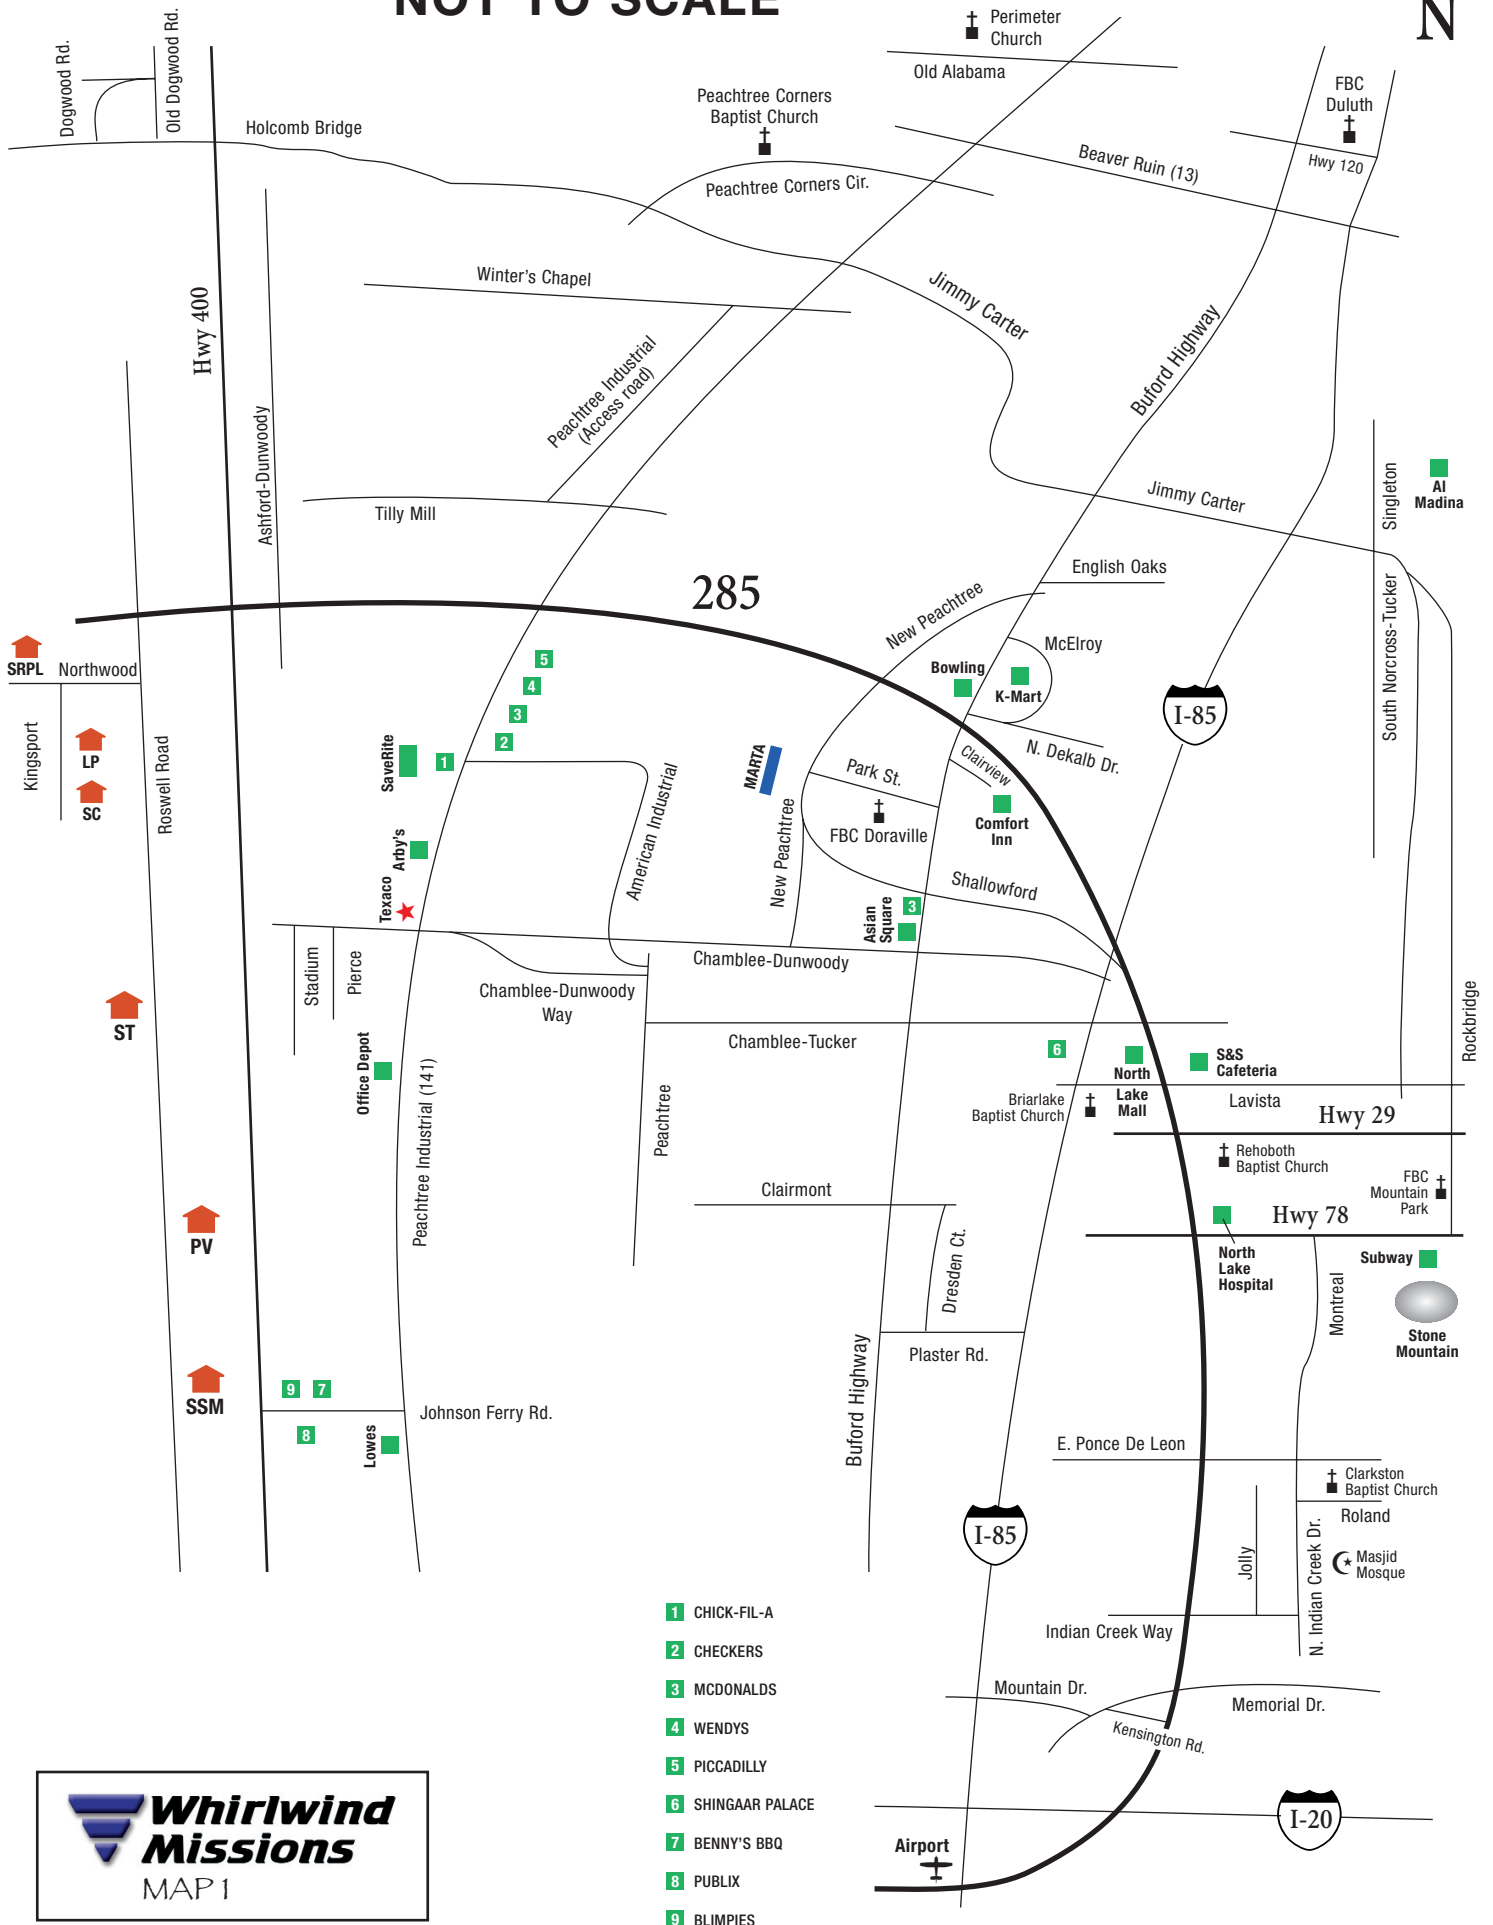

NOT TO SCALE

N

- 1 CHICK-FIL-A
- 2 CHECKERS
- 3 MCDONALDS
- 4 WENDYS
- 5 PICCADILLY
- 6 SHINGAAR PALACE
- 7 BENNY'S BBQ
- 8 PUBLIX
- 9 BLIMPIES

Whirlwind Missions
MAP 1