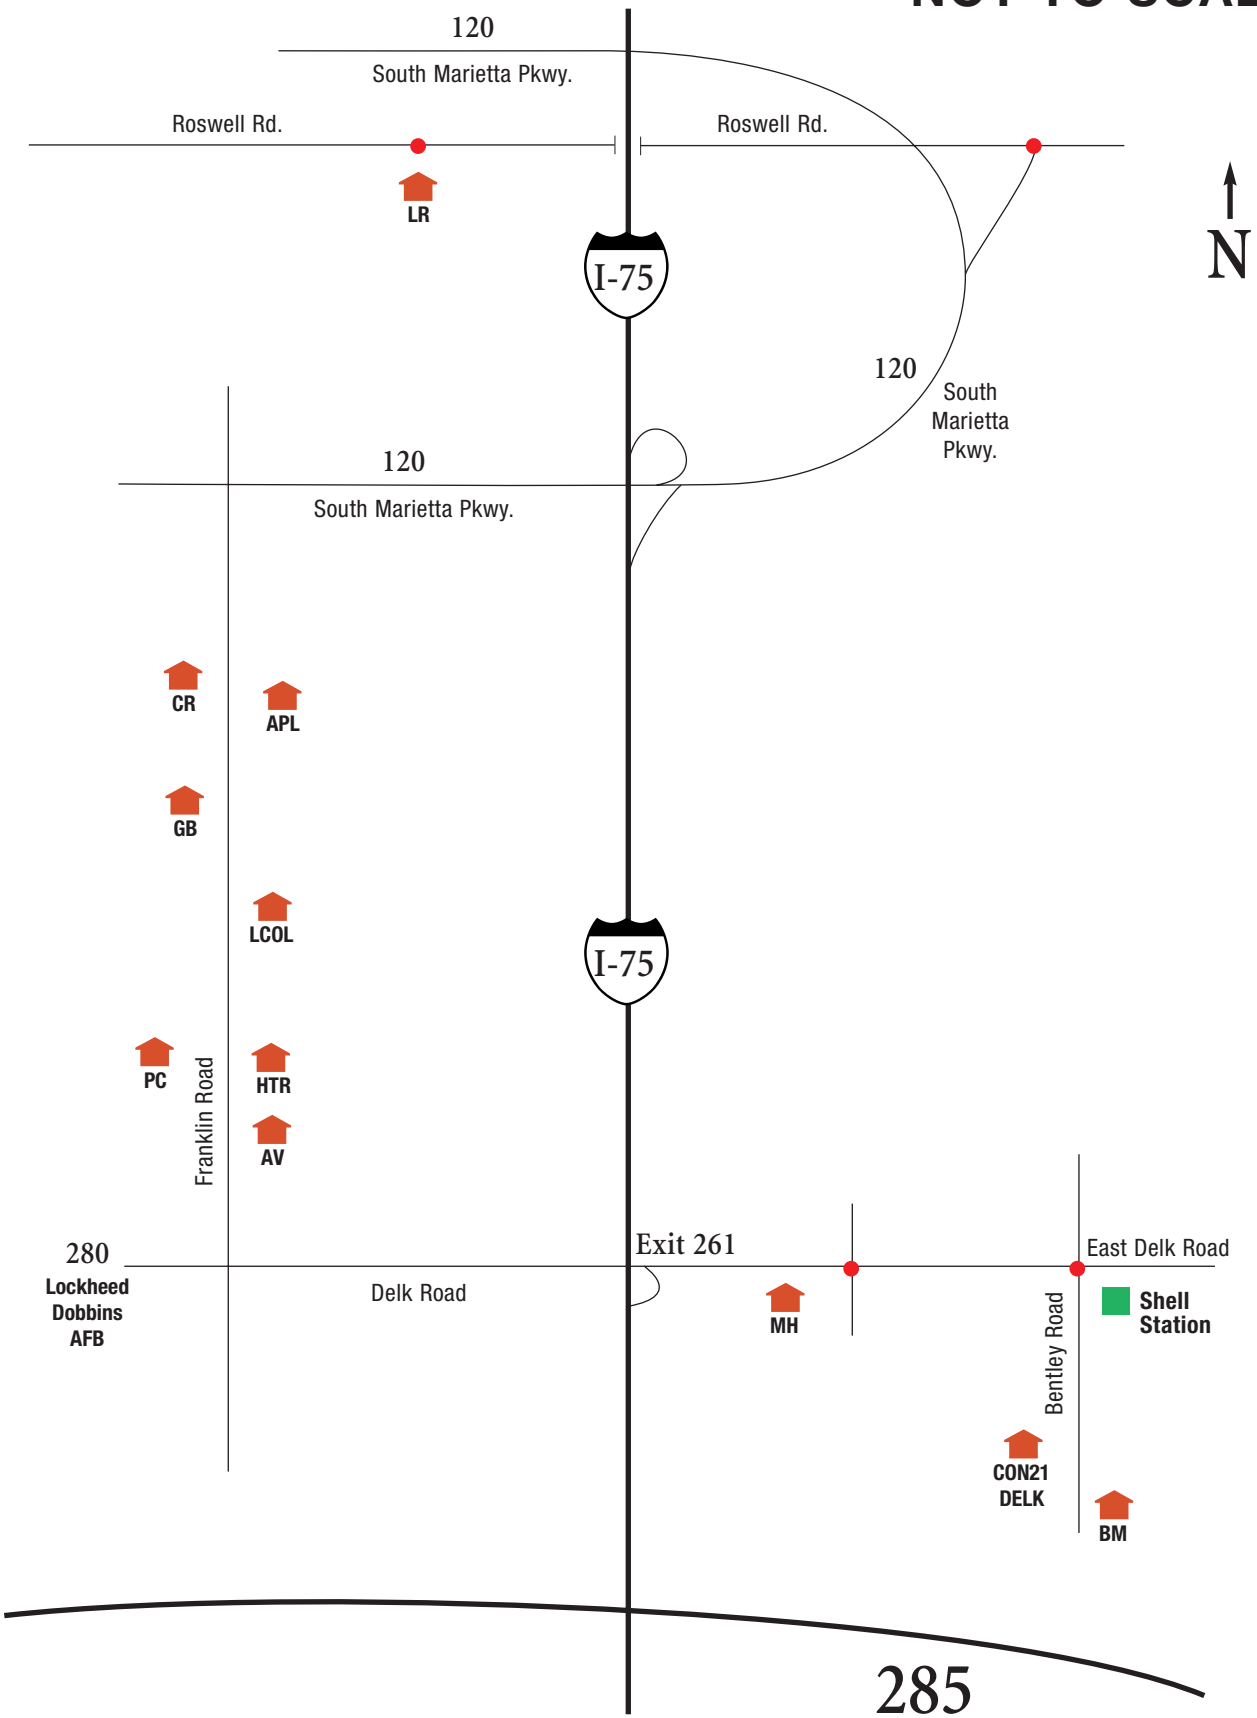

NOT TO SCALE