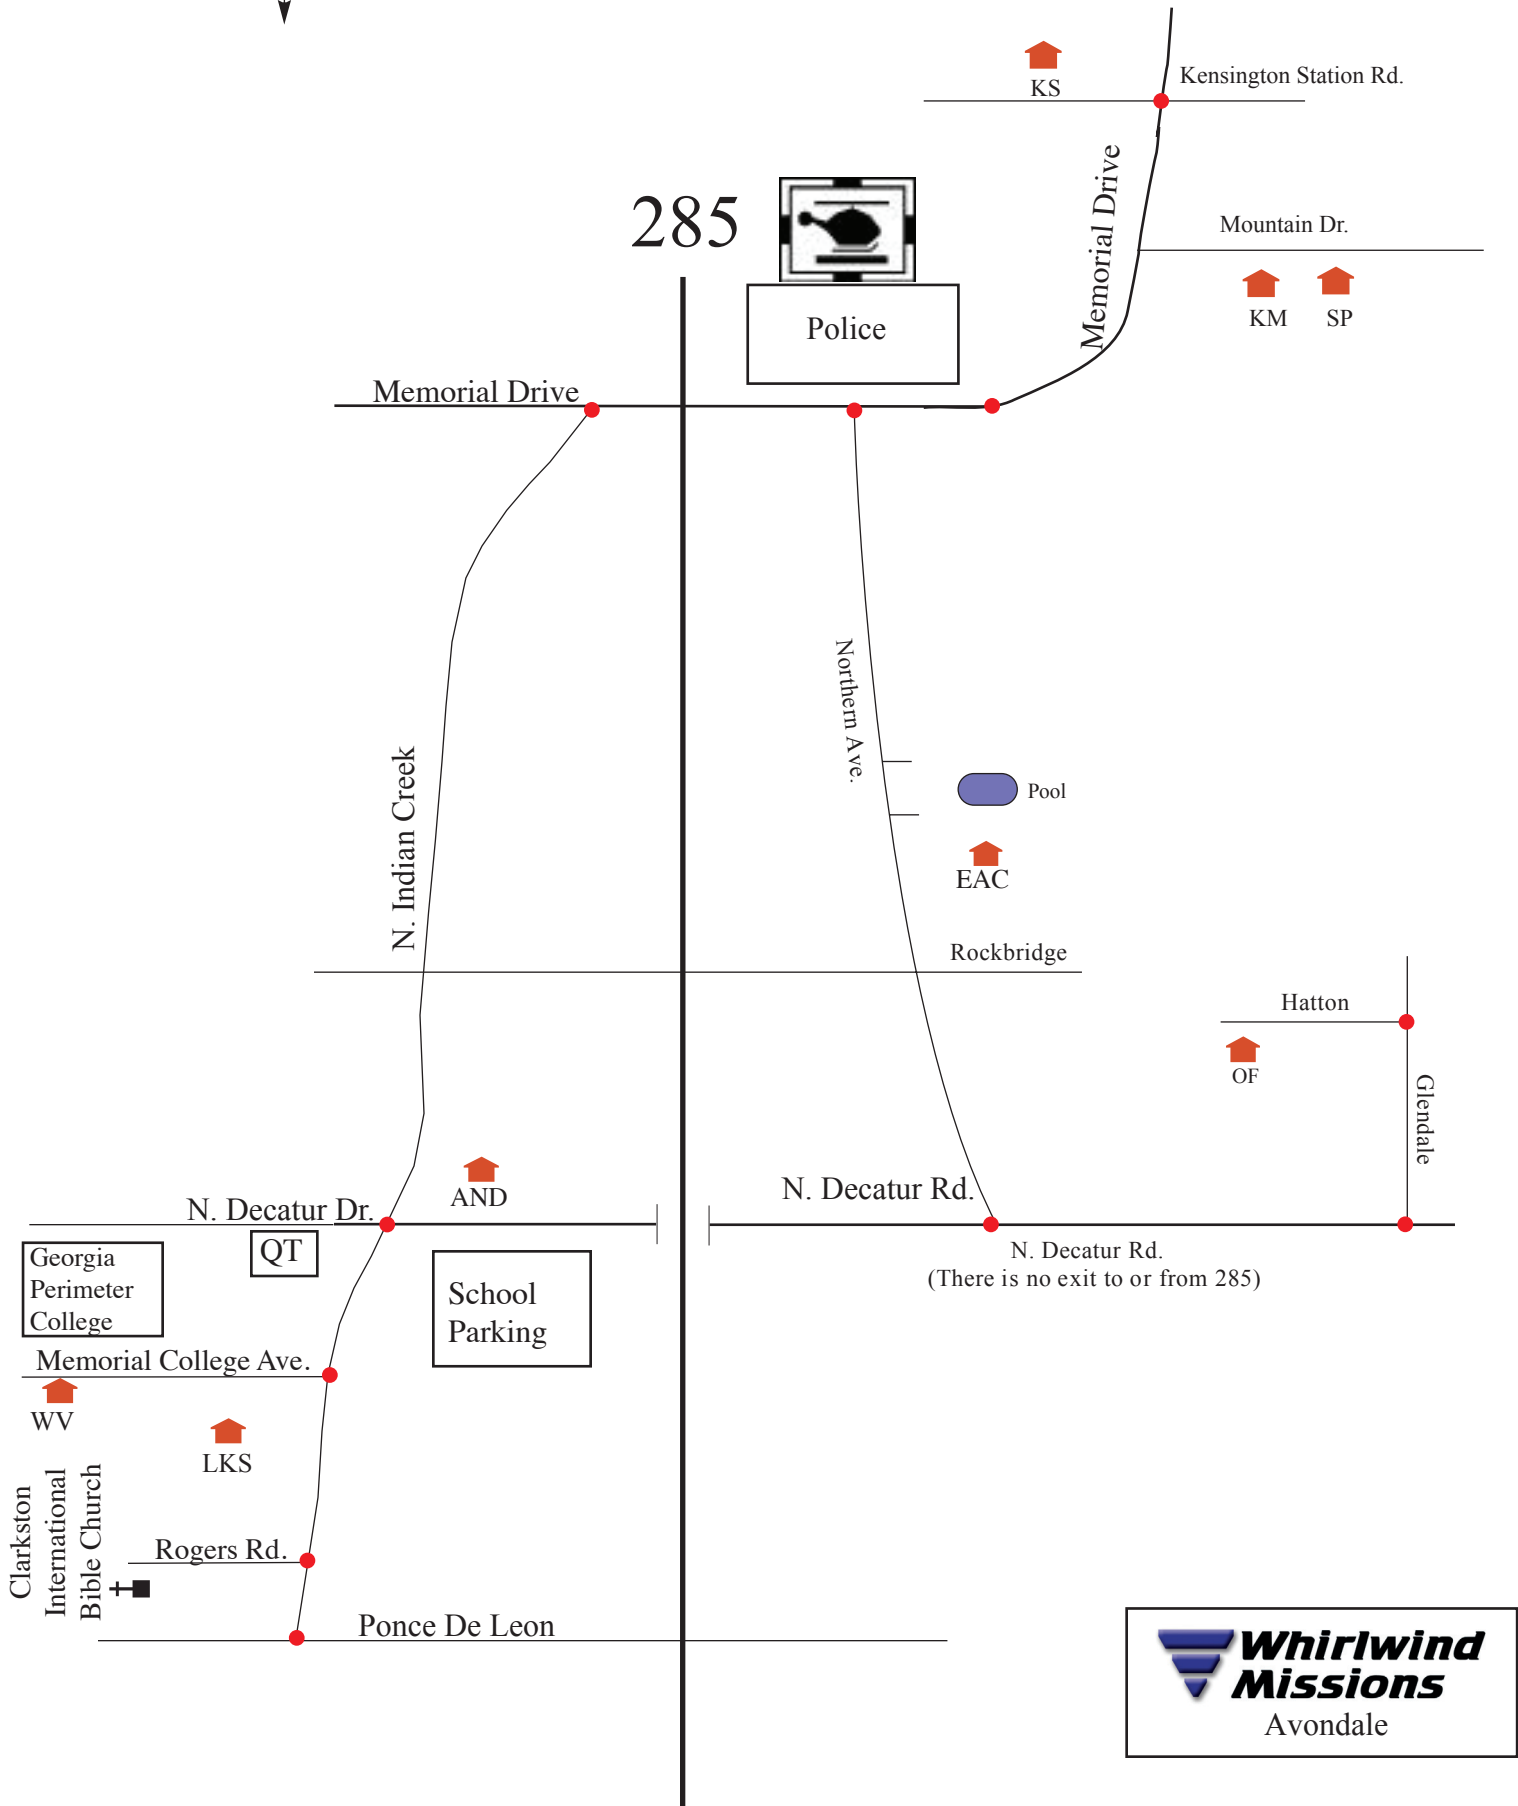

NOT TO SCALE

Directions to Missions
Avondale Map 5.1

AC-Avondale Crossing

Virtual Tour

260 Northern Ave
Avondale Estates, 30002
404-297-8662

Inside the Perimeter on Memorial Drive. Take a right on Northern Avenue by the Waffle King. Avondale Crossing will be on your left. Go down the hill to the main entrance by the pool to check in with the office. The playground is in the back of the property from the second entrance.

AND-Arbors at North Decatur Manor

Virtual Tour

3799 N. Decatur Rd.
Decatur, GA 30032
404-292-3224

Inside the Perimeter on Memorial Drive. Take a right on Northern Avenue by the Waffle King. Go all the way down the hill, go through the stop sign at Rockbridge road to you get to the stop light at N. Decatur Road (this road does NOT intersect with 285, you have to go to Memorial to get there.) Take a right on N. Decatur road, go under 285, and N. Decatur Manor will be on your right. There is a large playground behind the office. There is a smaller playground with shade in front of the office. AND is too small for large busses to navigate through. You can turn around in the school parking lot across the street and then drop people off.

OF-Oak Forest

Virtual Tour

338 Hatton Dr.
Scottsdale, GA 30079
404-296-1860

Inside the Perimeter on Memorial Drive. Take a right on Northern Avenue by the Waffle King. Go all the way down the hill, go through the stop sign at Rockbridge road to you get to the stop light at N. Decatur Road. Take a left on N. Decatur Road. Take a left at the stop light for Glendale Road. Take a left on Hatton. The sign says "dead end." Hatton runs into Oak Forest. There is a playground with shade in the middle of the property. They also have a day care center.