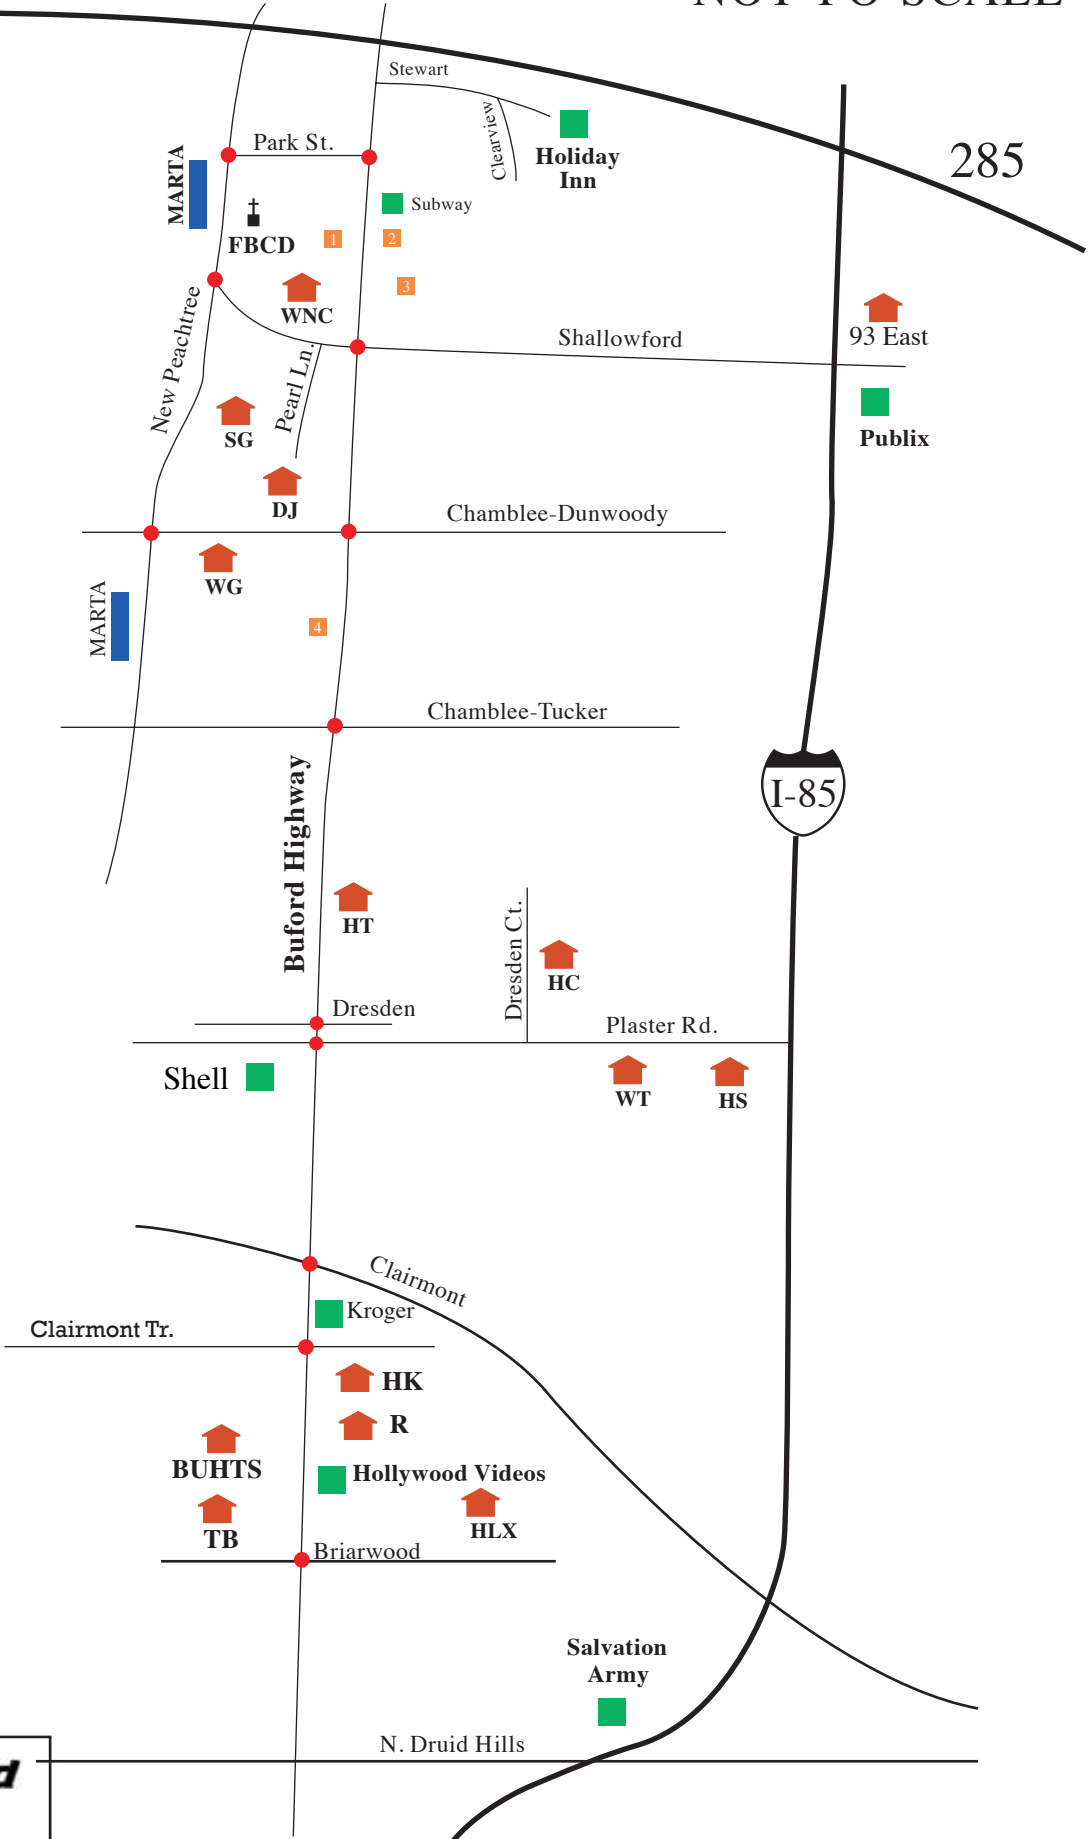

NOT TO SCALE

285

285

Directions to Missions
Buford Hwy Map

93 East

Virtual Tour

2589 Shallowford
Atlanta, GA 30345
Mission behind office
Sharon Whitehead--404-633-0469

South on 85 inside the Perimeter. Left on Shallowford Rd. Briarlake Village is immediately on your left across from Publix. Follow signs to the Leasing Center. There is a large field available. From the office, take the road to your left going down the hill. The mission is in the back of the Leasing Center.

DJ-Don Juan/ Pearl Lane

Virtual Tour

41 Clairview Dr
Chamblee, GA 30341
Rita Harden--Mgr--770-457-7585

Go south on Buford Highway, inside the Perimeter. Take a right on Chamblee-Dunwoody. Don Juan is on your right. Go all the way to the top of the property and take a right. Park near the mailboxes. The office by the mailboxes. The play area is behind the office. Tables and two canopies are stored in the maintenance room. NOTE: If you are in a big bus, use these directions instead!! South on Buford Highway inside the Perimeter. Right on Shallowford Road—there's a BP Station at that corner. Just past the bank you'll see the entrance for Pearl Lane. Park the bus on Pearl Lane. Don Juan/Pearl Lane are run by the same management company and should be treated as one mission site.

Directions to Missions
Buford Hwy Map

HC-Huntington Creek

Virtual Tour

2236 Plaster Rd
Atlanta, GA 30345
Mission-2226F
Mauren Zambrono/Kevin--Mgr--404-329-0892

Go south on Buford highway, inside the Perimeter. Go about 4 miles and take a left on Plaster. (There are two traffic lights really close together--the first is Dresden the second--Plaster.) Take the first left off of Plaster onto Dresden Ct. Huntington Creek is on your right. The mission is in #2226F--near the leasing office. There is a large field in the back of the complex.