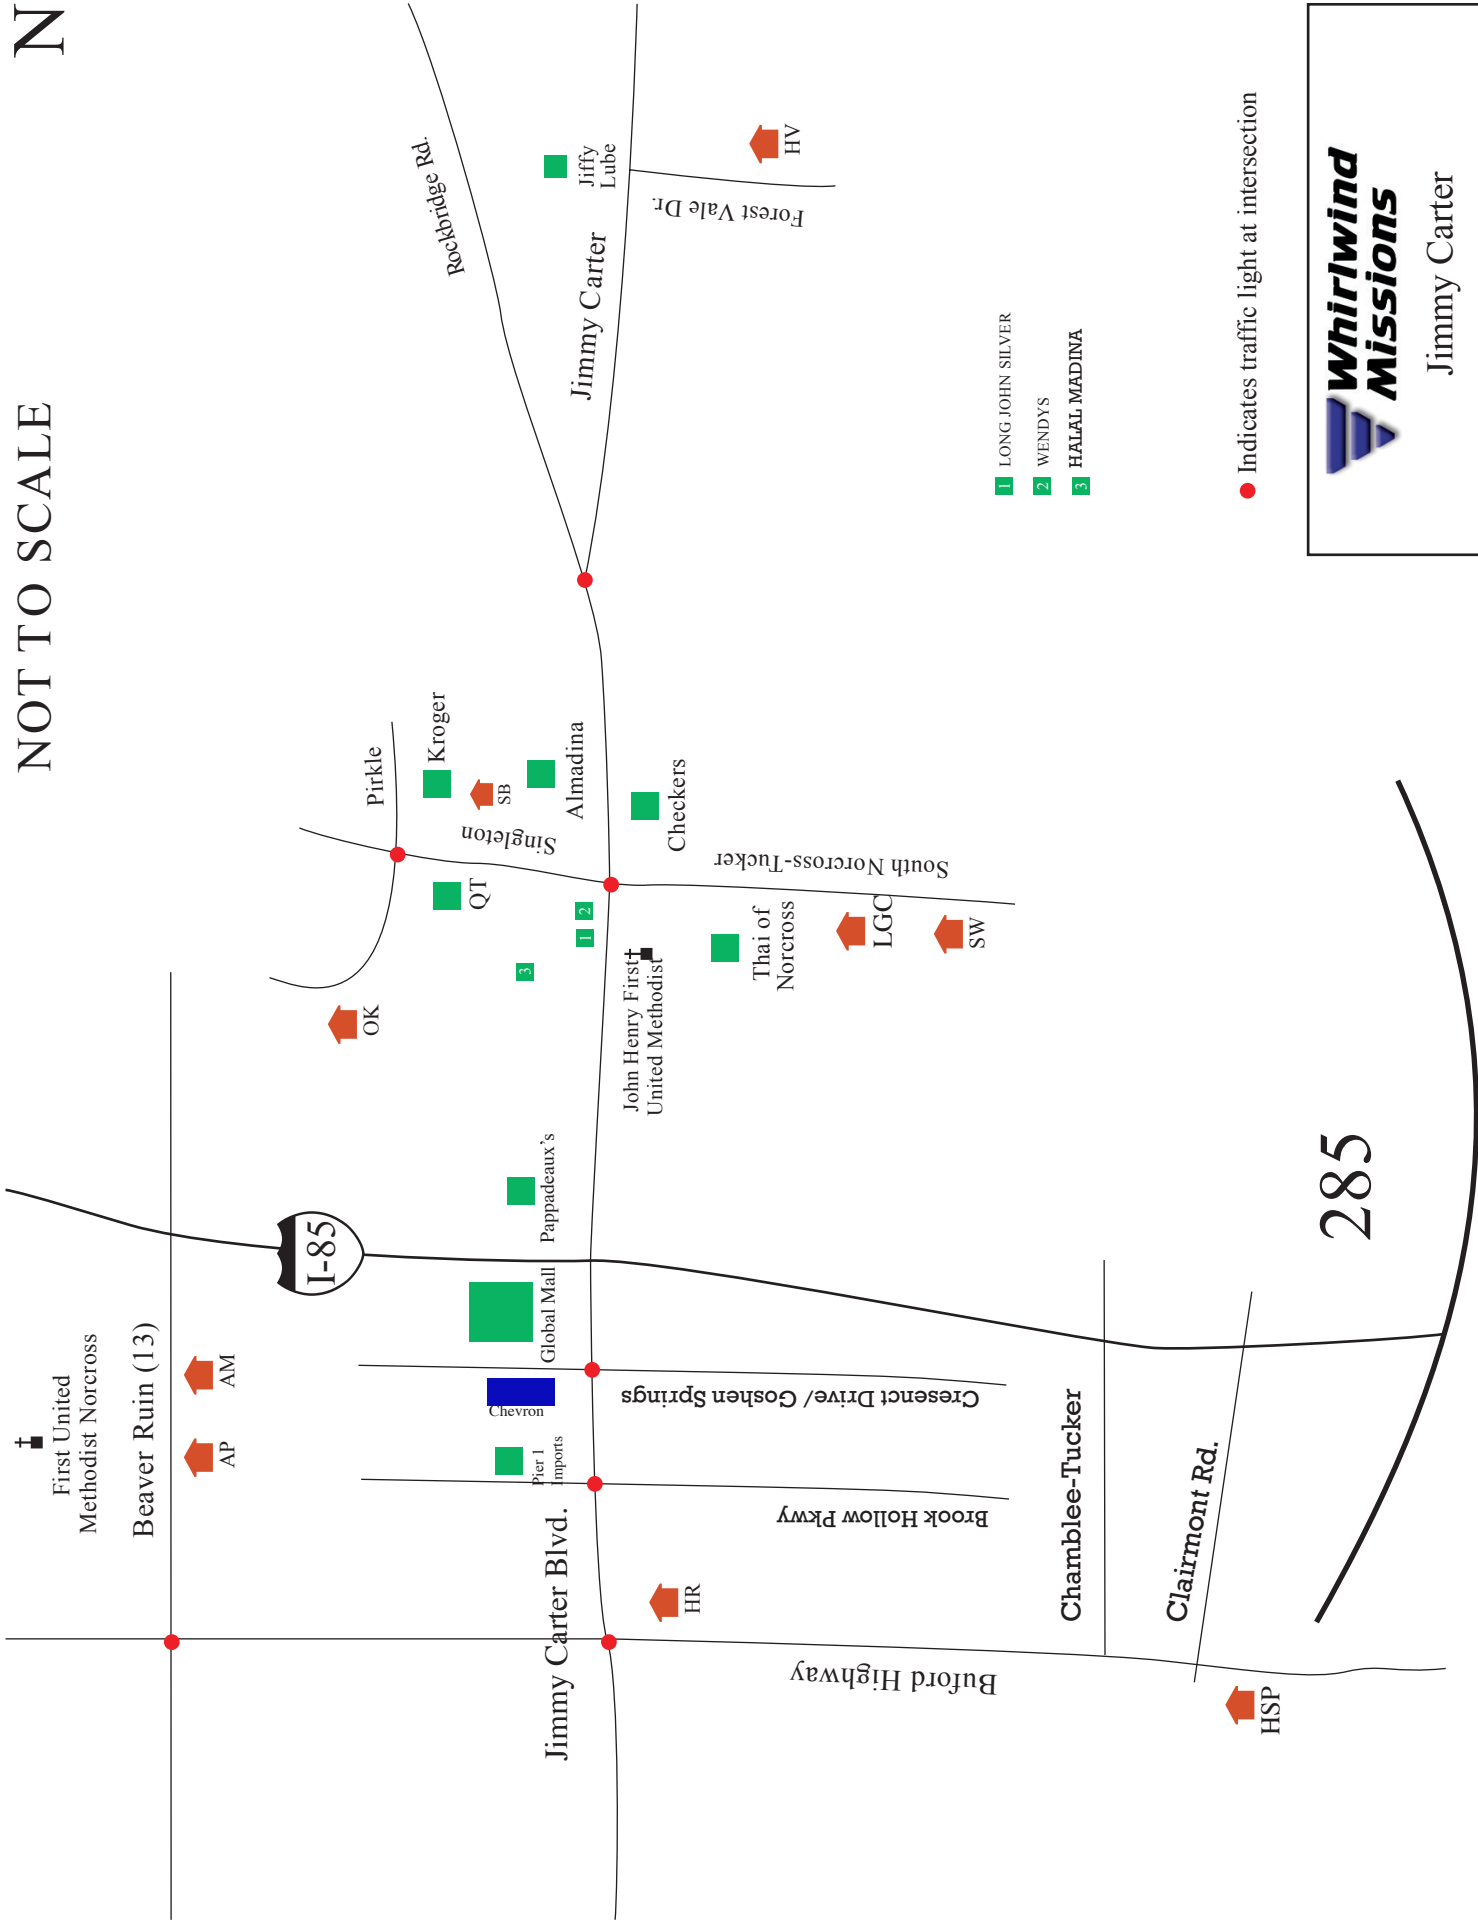

NOT TO SCALE

N

285

Whirlwind Missions
Jimmy Carter